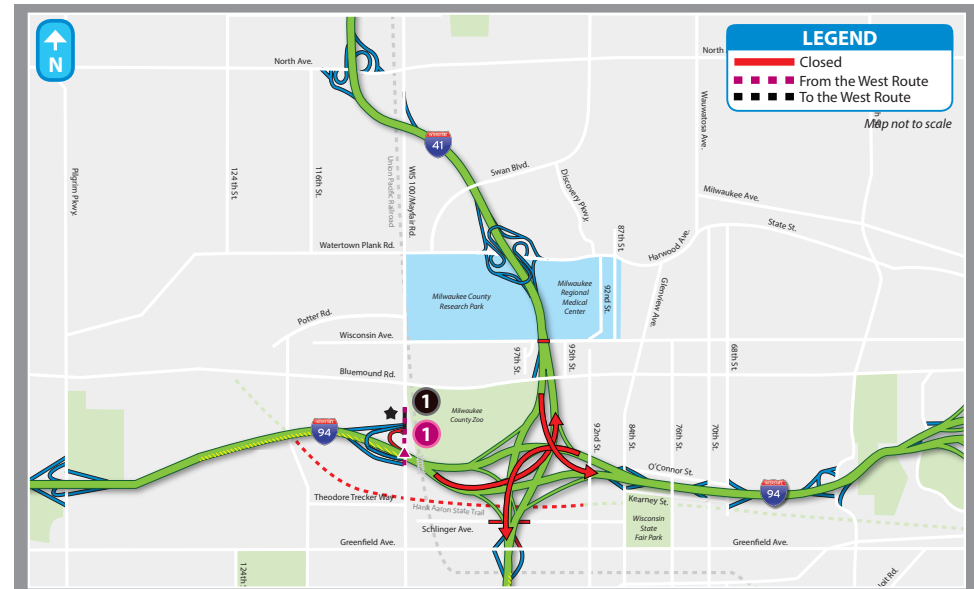

WHEATON FRANCISCAN

Alternate Routes - Fall 2016

FROM THE NORTH:

- 1 I-41 South to Bluemound Road exit. Right (west) on Bluemound Road to WIS 100. Left (south) on WIS 100 to Wheaton Franciscan Healthcare on the right.
- 2 I-41 South to Watertown Plank Road west exit. Right (west) on Watertown Plank Road to WIS 100. Left (south) on WIS 100 to Wheaton Franciscan Healthcare on the right.

FROM THE SOUTH:

- 1 I-41/894 North to Greenfield Avenue exit. Left (west) on Greenfield Avenue to WIS 100. Right (north) on WIS 100 to Wheaton Franciscan Healthcare on the left.

TO THE SOUTH:

- 1 South on WIS 100 to I-94 East entrance on the right. East on I-94 to I-41/894 South.
- 2 South on WIS 100 to Greenfield Avenue. Left (east) on Greenfield Avenue to I-41/894 South entrance on the right.

@WIZoolC

WHEATON FRANCISCAN

Alternate Routes - Fall 2016

FROM THE EAST:

- 1 I-94 West to 84th Street exit. Right (north) on 84th Street to Bluemound Road. Left (west) on Bluemound Road to WIS 100. Left (south) on WIS 100 to Wheaton Franciscan Healthcare on the right.

TO THE EAST:

- 1 South on WIS 100 to I-94 East entrance on the right.

FROM THE WEST:

- 1 I-94 East to WIS 100 exit. Left (north) on WIS 100 to Wheaton Franciscan Healthcare on the left.

TO THE WEST:

- 1 South on WIS 100 to I-94 West entrance on the right.