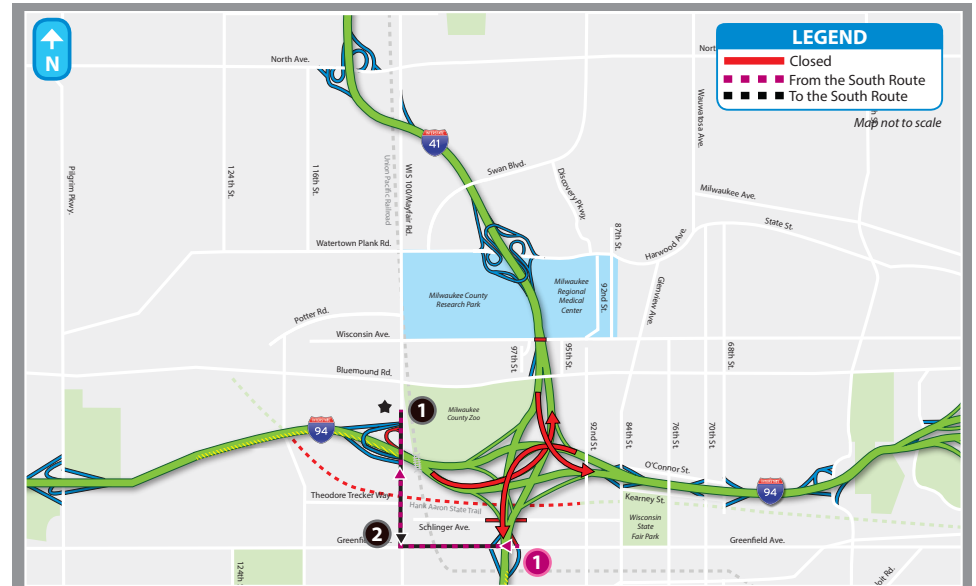

WHEATON FRANCISCAN

Alternate Routes - Fall 2016

FROM THE NORTH:

- 1 I-41 South to Bluemound Road exit. Right (west) on Bluemound Road to WIS 100. Left (south) on WIS 100 to Wheaton Franciscan Healthcare on the right.
- 2 I-41 South to Watertown Plank Road west exit. Right (west) on Watertown Plank Road to WIS 100. Left (south) on WIS 100 to Wheaton Franciscan Healthcare on the right.

TO THE NORTH:

- 1 South on WIS 100 to I-94 East entrance on the right. East on I-94 to I-41 North.
- 2 North on WIS 100 to Watertown Plank Road. Right (east) on Watertown Plank Road to I-41 North entrance on the right.

FROM THE SOUTH:

- 1 I-41/894 North to Greenfield Avenue exit. Left (west) on Greenfield Avenue to WIS 100. Right (north) on WIS 100 to Wheaton Franciscan Healthcare on the left.

TO THE SOUTH:

- 1 South on WIS 100 to I-94 East entrance on the right. East on I-94 to I-41/894 South.
- 2 South on WIS 100 to Greenfield Avenue. Left (east) on Greenfield Avenue to I-41/894 South entrance on the right.

TO THE EAST:

- 1 South on WIS 100 to I-94 East entrance on the right.

FROM THE WEST:

- 1 I-94 East to WIS 100 exit. Left (north) on WIS 100 to Wheaton Franciscan Healthcare on the left.

TO THE WEST:

- 1 South on WIS 100 to I-94 West entrance on the right.